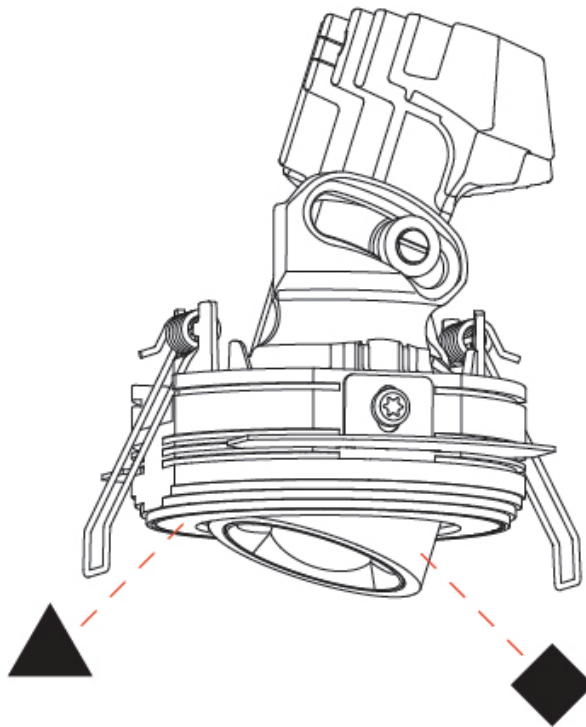

OPTICAL

Reflector°: 34
Adjustability: Rotational 350° / Tilt 25°

RATINGS AND CERTIFICATIONS

Certified By: Certified for North American Standards
IP rating: IP20

OIKO PRO ROUND ADJUSTABLE TRIMLESS

A35816-

PROJECT	_____
TYPE	_____
SPECIFIER	_____
QUANTITY	_____
DATE	_____