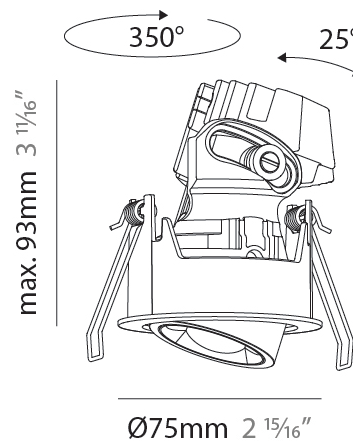

PHYSICAL

Aperture Sizes - Downlights: 1"
Shape: Round
Diameter (mm): 75
Diameter (in): 2 ¹⁵/₁₆
Height (mm): 93
Height (in): 4 ⁷/₁₆
Ceiling Thickness (mm): 1 - 25
Ceiling Thickness (in): 1/16 - 1 3/16
Min. Recessing Depth (mm): 105
Min. Recessing Depth (in): 4 ¹/₂
Weight (kg): 0.248
Diffuser: Lens Pack - Spread Lens / Linear Spread Lens / Honeycomb Louver
Fixture Finish: SSR / BKV / CWI / CRY / HAB / UFT / ITA / RUA / FTG / MYG / LOD / PUS / FRO / FUP / KIA / POP / BLS / SPG / MEY / GOH / CHC / COM / ABZ / JAG / OBR / MOS / ROR
Fixture Material: Aluminum Die Cast
Cut-out Measurements: D. - 68mm / 2 11/16"

ELECTRICAL

Lamp Type: LED (Zhaga Standard)
Input Wattage (W): 15
Dimming: Tri-Mode (Non-Dimming and Phase Dimming (120Vac only) and 0-10V Dimming)
Driver Included: No
Driver Location: Recessed Housing
Driver Type: Constant Current - Universal
Driver Class: Class 2
Input Voltage (V): 120 - 277
Constant Current (MA): 350

LED

Number of LEDs: 1
Color Temperature (°K): 2700 / 3000 / 3500 / 4000
Max. Delivered Lumen (lm): 1464 / 1556 / 1630 / 1645
Nominal Lumen (lm): 1566 / 1665 / 1743 / 1759
CRI: >90 CRI
Lamp Life (hrs): 50000

OPTICAL

Reflector°: 60

RATINGS AND CERTIFICATIONS

Certified By: Certified for North American Standards
IP rating: IP20