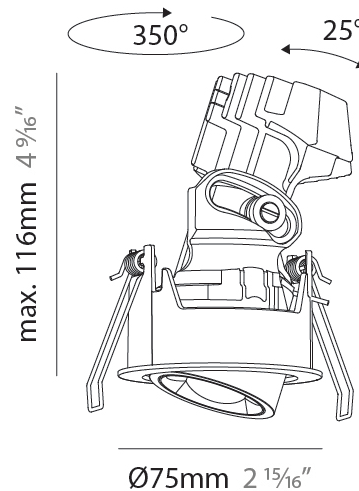

PHYSICAL

Aperture Sizes - Downlights: 1"
Shape: Round
Diameter (mm): 75
Diameter (in): 2 ¹⁵/₁₆"
Height (mm): 116
Height (in): 4 ⁹/₁₆"
Ceiling Thickness (mm): 1 - 25
Ceiling Thickness (in): 1/16 - 1 3/16
Min. Recessing Depth (mm): 125
Min. Recessing Depth (in): 4 ¹⁵/₁₆"
Weight (kg): 0.29
Fixture Finish: SSR / BKV / CWI / CRY / HAB / UFT / ITA / RUA / FTG / MYG / LOD / PUS / FRO / FUP / KIA / POP / BLS / SPG / MEY / GOH / CHC / COM / ABZ / JAG / OBR / MOS / ROR
Fixture Material: Aluminum Die Cast
Cut-out Measurements: D. 68mm / 2 2/3"

ELECTRICAL

Lamp Type: LED (Zhaga Standard)
Input Wattage (W): 15
Total Output Wattage (W): 13.6
Dimming: Tri-Mode (Non-Dimming and Phase Dimming (120Vac only) and 0-10V Dimming)
Driver Included: No
Driver Location: Recessed Housing
Driver Type: Constant Current - Universal
Driver Class: Class 2
Input Voltage (V): 120 - 277
Constant Current (MA): 350

LED

Number of LEDs: 1
Color Temperature (°K): 2700 / 3000 / 3500 / 4000
Max. Delivered Lumen (lm): 1295 / 1377 / 1442 / 1455
Nominal Lumen (lm): 1566 / 1665 / 1743 / 1759
CRI: >90 CRI
Lamp Life (hrs): 50000

OPTICAL

Reflector°: 34
Adjustability: Rotational 350° / Tilt 25°

RATINGS AND CERTIFICATIONS

Certified By: Certified for North American Standards
IP rating: IP20