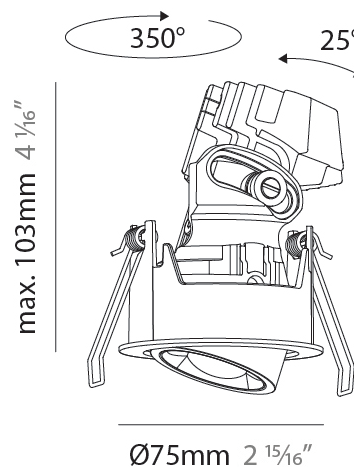

GENERAL

Series: Oiko Pro Round
Subseries: Oiko Pro Round Adjustable
Brand: Prolicht
Division: Architectural
Mounting Type: Recessed
Mounting Location: Ceiling
Subcategory: Downlight

PHYSICAL

Shape: Round
Diameter (mm): 75
Diameter (in): 2 ¹⁵/₁₆
Height (mm): 103
Height (in): 4 ¹/₁₆
Ceiling Thickness (mm): 1 - 25
Ceiling Thickness (in): 1/16 - 1 3/16
Min. Recessing Depth (mm): 115
Min. Recessing Depth (in): 4 ¹/₂
Light Distribution: Downlight
Diffuser: Lens Pack - Spread Lens / Linear Spread Lens / Honeycomb Louver
Fixture Finish: SSR / BKV / CWI / CRY / HAB / UFT / ITA / RUA / FTG / MYG / LOD / PUS / FRO / FUP / KIA / POP / BLS / SPG / MEY / GOH / GUM / CHC / COM / ABZ / JAG / OBR / MOS / ROR
Fixture Material: Aluminum Die Cast
Cut-out Measurements: D. - 68mm / 2 11/16"

ELECTRICAL

Lamp Type: LED (Zhaga Standard)
Input Wattage (W): 14
Total Output Wattage (W): 12.7
Dimming: Dali Dimming
Driver Included: No
Driver Location: Remote
Driver Type: Constant Current - Universal (120Vac only for DALI driver)
Driver Class: Class 2
Input Voltage (V): 120 - 277
Constant Current (MA): 700

LED

Number of LEDs: 1
Color Temperature (°K): 2700-6500 Tunable White
Max. Delivered Lumen (lm): 1054 - 1240
Nominal Lumen (lm): 1242 - 1460
CRI: >90 CRI
Lamp Life (hrs): 50000
Special LEDs offerings: Tunable White

OPTICAL

Reflector°: 52

RATINGS AND CERTIFICATIONS

Certified By: Certified for North American Standards
IP rating: IP20