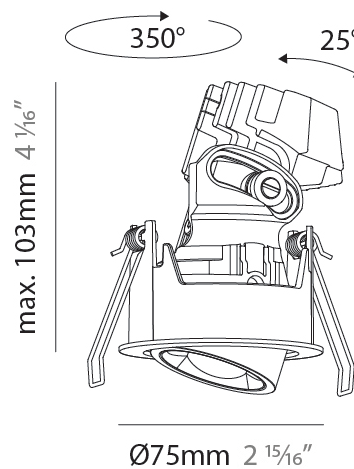

PHYSICAL

Shape: Round
Diameter (mm): 75
Diameter (in): 2 ¹⁵/₁₆
Height (mm): 103
Height (in): 4 ¹/₁₆
Ceiling Thickness (mm): 10 / 12.5 / 15 / 25
Ceiling Thickness (in): 3/8 or 1/2 or 9/16 or 1
Min. Recessing Depth (mm): 115
Min. Recessing Depth (in): 4 ¹/₂
Light Distribution: Downlight
Diffuser: Lens Pack - Spread Lens / Linear Spread Lens / Honeycomb Louver
Fixture Finish: SSR / BKV / CWI / CRY / HAB / UFT / ITA / RUA / FTG / MYG / LOD / PUS / FRO / FUP / KIA / POP / BLS / SPG / MEY / GOH / GUM / CHC / COM / ABZ / JAG / OBR / MOS / ROR
Fixture Material: Aluminum Die Cast
Cut-out Measurements: D. - 68mm / 2 11/16"

ELECTRICAL

Lamp Type: LED (Zhaga Standard)
Input Wattage (W): 15
Total Output Wattage (W): 13.6
Dimming: Tri-Mode (Non-Dimming and Phase Dimming (120Vac only) and 0-10V Dimming)
Driver Included: No
Driver Location: Recessed Housing
Driver Type: Constant Current - Universal
Driver Class: Class 2
Input Voltage (V): 120 - 277
Constant Current (MA): 350

LED

Number of LEDs: 1
Color Temperature (°K): 2700 / 3000 / 3500 / 4000
Max. Delivered Lumen (lm): 1375 / 1462 / 1531 / 1545
Nominal Lumen (lm): 1566 / 1665 / 1743 / 1759
CRI: >90 CRI
Lamp Life (hrs): 50000

OPTICAL

Reflector: 50

RATINGS AND CERTIFICATIONS

Certified By: Certified for North American Standards
IP rating: IP20