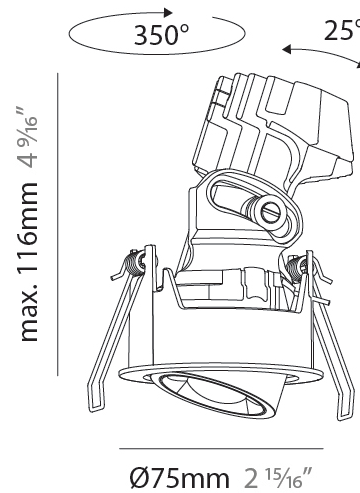

PHYSICAL

Aperture Sizes - Downlights: 1"
Shape: Round
Diameter (mm): 75
Diameter (in): 2 ¹⁵/₁₆"
Height (mm): 112
Height (in): 4 ⁷/₁₆"
Ceiling Thickness (mm): 1 - 25
Ceiling Thickness (in): 1/16 - 1 3/16
Min. Recessing Depth (mm): 120
Min. Recessing Depth (in): 4 ³/₄"
Weight (kg): 0.276
Fixture Finish: SSR / BKV / CWI / CRY / HAB / UFT / ITA / RUA / FTG / MYG / LOD / PUS / FRO / FUP / KIA / POP / BLS / SPG / MEY / GOH / CHC / COM / ABZ / JAG / OBR / MOS / ROR
Fixture Material: Aluminum Die Cast
Cut-out Measurements: D. 86mm / 3 3/8"

ELECTRICAL

Lamp Type: LED (Zhaga Standard)
Input Wattage (W): 16
Total Output Wattage (W): 14.6
Dimming: Tri-Mode (Non-Dimming and Phase Dimming (120Vac only) and 0-10V Dimming)
Driver Included: No
Driver Location: Recessed Housing
Driver Type: Constant Current - Universal
Driver Class: Class 2
Input Voltage (V): 120 - 277
Constant Current (MA): 350

LED

Number of LEDs: 1
Color Temperature (°K): 2700 / 3000 / 3500 / 4000
Max. Delivered Lumen (lm): 1067 / 1150 / 1217 / 1220
Nominal Lumen (lm): 1393 / 1501 / 1589 / 1592
CRI: >90 CRI
Lamp Life (hrs): 50000

OPTICAL

Reflector°: 14
Adjustability: Rotational 350° / Tilt 25°

RATINGS AND CERTIFICATIONS

Certified By: Certified for North American Standards
IP rating: IP20