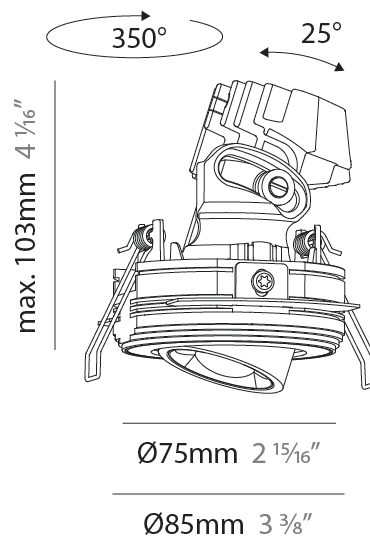

PHYSICAL

Aperture Sizes - Downlights: 1"
Shape: Round
Diameter (mm): 75
Diameter (in): 2 ¹⁵/₁₆
Height (mm): 103
Height (in): 4 ¹/₁₆
Ceiling Thickness (mm): 10 / 12.5 / 15 / 25
Ceiling Thickness (in): 3/8 or 1/2 or 9/16 or 1
Min. Recessing Depth (mm): 115
Min. Recessing Depth (in): 4 ¹/₂
Diffuser: Lens Pack - Spread Lens / Linear Spread Lens / Honeycomb Louver
Fixture Finish: SSR / BKV / CWI / CRY / HAB / UFT / ITA / RUA / FTG / MYG / LOD / PUS / FRO / FUP / KIA / POP / BLS / SPG / MEY / GOH / CHC / COM / ABZ / JAG / OBR / MOS / ROR
Fixture Material: Aluminum Die Cast
Cut-out Measurements: D. 86mm / 3 3/8"

ELECTRICAL

Lamp Type: LED (Zhaga Standard)
Input Wattage (W): 16
Total Output Wattage (W): 14.6
Dimming: Tri-Mode (Non-Dimming and Phase Dimming (120Vac only) and 0-10V Dimming)
Driver Included: No
Driver Location: Recessed Housing
Driver Type: Constant Current - Universal
Driver Class: Class 2
Input Voltage (V): 120 - 277
Constant Current (MA): 350

LED

Number of LEDs: 1
Color Temperature (°K): 2700 / 3000 / 3500 / 4000
Max. Delivered Lumen (lm): 1375 / 1462 / 1531 / 1545
Nominal Lumen (lm): 1566 / 1665 / 1743 / 1759
CRI: >90 CRI
Lamp Life (hrs): 50000

OPTICAL

Reflector°: 50
Adjustability: Rotational 350° / Tilt 25°

RATINGS AND CERTIFICATIONS

Certified By: Certified for North American Standards
IP rating: IP20