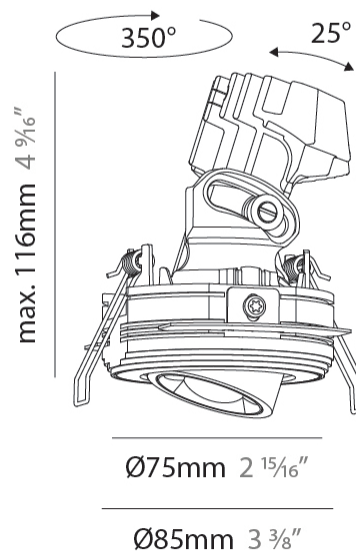

PHYSICAL

Aperture Sizes - Downlights: 1"
Shape: Round
Diameter (mm): 75
Diameter (in): 2 ¹⁵/₁₆
Height (mm): 116
Height (in): 4 ⁹/₁₆
Ceiling Thickness (mm): 10 / 12.5 / 15 / 25
Ceiling Thickness (in): 3/8 or 1/2 or 9/16 or 1
Min. Recessing Depth (mm): 125
Min. Recessing Depth (in): 4 ¹⁵/₁₆
Fixture Finish: SSR / BKV / CWI / CRY / HAB / UFT / ITA / RUA / FTG / MYG / LOD / PUS / FRO / FUP / KIA / POP / BLS / SPG / MEY / GOH / CHC / COM / ABZ / JAG / OBR / MOS / ROR
Fixture Material: Aluminum Die Cast
Cut-out Measurements: D. 86mm / 3 3/8"

ELECTRICAL

Lamp Type: LED (Zhaga Standard)
Input Wattage (W): 16
Total Output Wattage (W): 14.6
Dimming: Tri-Mode (Non-Dimming and Phase Dimming (120Vac only) and 0-10V Dimming)
Driver Included: No
Driver Location: Recessed Housing
Driver Type: Constant Current - Universal
Driver Class: Class 2
Input Voltage (V): 120 - 277
Constant Current (MA): 350

LED

Number of LEDs: 1
Color Temperature (°K): 2700 / 3000 / 3500 / 4000
Max. Delivered Lumen (lm): 1067 / 1150 / 1217 / 1220
Nominal Lumen (lm): 1393 / 1501 / 1589 / 1592
CRI: >90 CRI
Lamp Life (hrs): 50000

OPTICAL

Reflector°: 14
Adjustability: Rotational 350° / Tilt 25°

RATINGS AND CERTIFICATIONS

Certified By: Certified for North American Standards
IP rating: IP20