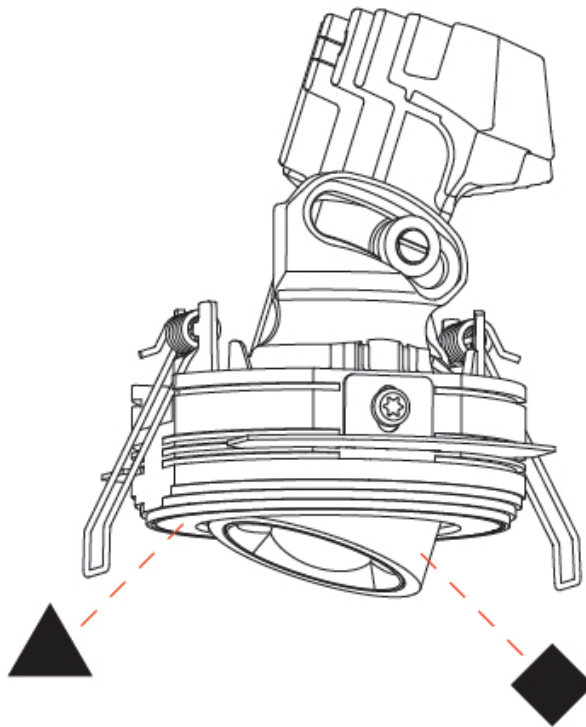

OIKO PRO ROUND ADJUSTABLE TRIMLESS

A35815-

PROJECT	_____
TYPE	_____
SPECIFIER	_____
QUANTITY	_____
DATE	_____