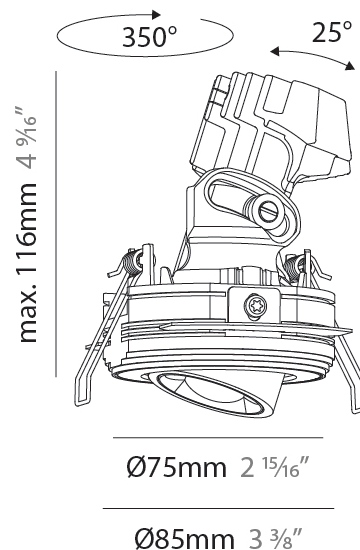

PHYSICAL

Aperture Sizes - Downlights: 1"
Shape: Round
Diameter (mm): 75
Diameter (in): 2 ¹⁵/₁₆
Height (mm): 116
Height (in): 4 ⁹/₁₆
Ceiling Thickness (mm): 10 / 12.5 / 15 / 25
Ceiling Thickness (in): 3/8 or 1/2 or 9/16 or 1
Min. Recessing Depth (mm): 125
Min. Recessing Depth (in): 4 ¹⁵/₁₆
Diffuser: Lens Pack - Spread Lens / Linear Spread Lens / Honeycomb Louver
Fixture Finish: SSR / BKV / CWI / CRY / HAB / UFT / ITA / RUA / FTG / MYG / LOD / PUS / FRO / FUP / KIA / POP / BLS / SPG / MEY / GOH / CHC / COM / ABZ / JAG / OBR / MOS / ROR
Fixture Material: Aluminum Die Cast
Cut-out Measurements: D. 86mm / 3 3/8"

ELECTRICAL

Lamp Type: LED (Zhaga Standard)
Input Wattage (W): 14
Total Output Wattage (W): 12.7
Dimming: Dali Dimming
Driver Included: No
Driver Location: Recessed Housing
Driver Type: Constant Current - Universal (120Vac only for DALI driver)
Driver Class: Class 2
Input Voltage (V): 120 - 277
Constant Current (MA): 700

LED

Number of LEDs: 1
Color Temperature (°K): 2700-6500 Tunable White
Max. Delivered Lumen (lm): 1129
Nominal Lumen (lm): 1460
CRI: >90 CRI
Lamp Life (hrs): 50000
Special LEDs offerings: Tunable White

OPTICAL

Reflector: 36
Adjustability: Rotational 350° / Tilt 25°

RATINGS AND CERTIFICATIONS

Certified By: Certified for North American Standards
IP rating: IP20