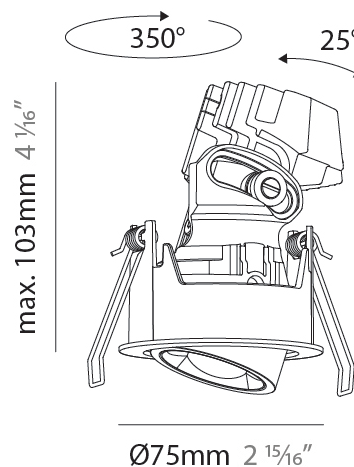

PHYSICAL

Aperture Sizes - Downlights: 1"
Shape: Round
Diameter (mm): 75
Diameter (in): 2 15/16
Height (mm): 103
Height (in): 4 1/16
Ceiling Thickness (mm): 10 / 12.5 / 15 / 25
Ceiling Thickness (in): 3/8 or 1/2 or 9/16 or 1
Min. Recessing Depth (mm): 115
Min. Recessing Depth (in): 4 1/2
Diffuser: Lens Pack - Spread Lens / Linear Spread Lens / Honeycomb Louver
Fixture Finish: SSR / BKV / CWI / CRY / HAB / UFT / ITA / RUA / FTG / MYG / LOD / PUS / FRO / FUP / KIA / POP / BLS / SPG / MEY / GOH / CHC / COM / ABZ / JAG / OBR / MOS / ROR
Fixture Material: Aluminum Die Cast
Cut-out Measurements: D. - 68mm / 2 11/16"

ELECTRICAL

Lamp Type: LED (Zhaga Standard)
Input Wattage (W): 15
Total Output Wattage (W): 13.6
Dimming: Tri-Mode (Non-Dimming and Phase Dimming (120Vac only) and 0-10V Dimming)
Driver Included: No
Driver Location: Recessed Housing
Driver Type: Constant Current - Universal
Driver Class: Class 2
Input Voltage (V): 120 - 277
Constant Current (MA): 350

LED

Number of LEDs: 1
Color Temperature (°K): 2700 / 3000 / 3500 / 4000
Max. Delivered Lumen (lm): 1375 / 1462 / 1531 / 1545
Nominal Lumen (lm): 1566 / 1665 / 1743 / 1759
CRI: >90 CRI
Lamp Life (hrs): 50000

OPTICAL

Reflector°: 50

RATINGS AND CERTIFICATIONS

Certified By: Certified for North American Standards
IP rating: IP20