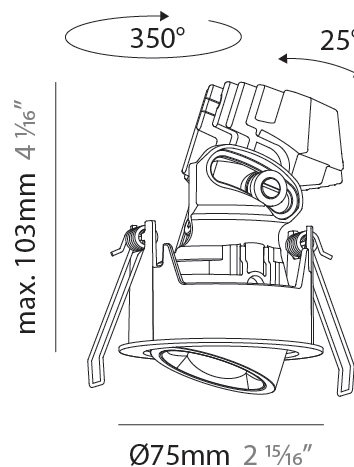

PHYSICAL

Aperture Sizes - Downlights: 1"
Shape: Round
Diameter (mm): 75
Diameter (in): 2 15/16
Height (mm): 103
Height (in): 4 1/16
Ceiling Thickness (mm): 1 - 25
Ceiling Thickness (in): 1/16 - 1 3/16
Min. Recessing Depth (mm): 115
Min. Recessing Depth (in): 4 1/2
Diffuser: Lens Pack - Spread Lens / Linear Spread Lens / Honeycomb Louver
Fixture Finish: SSR / BKV / CWI / CRY / HAB / UFT / ITA / RUA / FTG / MYG / LOD / PUS / FRO / FUP / KIA / POP / BLS / SPG / MEY / GOH / CHC / COM / ABZ / JAG / OBR / MOS / ROR
Fixture Material: Aluminum Die Cast
Cut-out Measurements: D. - 68mm / 2 11/16"

ELECTRICAL

Lamp Type: LED (Zhaga Standard)
Input Wattage (W): 14
Total Output Wattage (W): 12.7
Dimming: Dali Dimming
Driver Included: No
Driver Location: Remote
Driver Type: Constant Current - Universal (120Vac only for DALI driver)
Driver Class: Class 2
Input Voltage (V): 120 - 277
Constant Current (MA): 700

LED

Number of LEDs: 1
Color Temperature (°K): 2700-6500 Tunable White
Max. Delivered Lumen (lm): 1054 - 1240
Nominal Lumen (lm): 1242 - 1460
CRI: >90 CRI
Lamp Life (hrs): 50000
Special LEDs offerings: Tunable White

OPTICAL

Reflector: 52

RATINGS AND CERTIFICATIONS

Certified By: Certified for North American Standards
IP rating: IP20